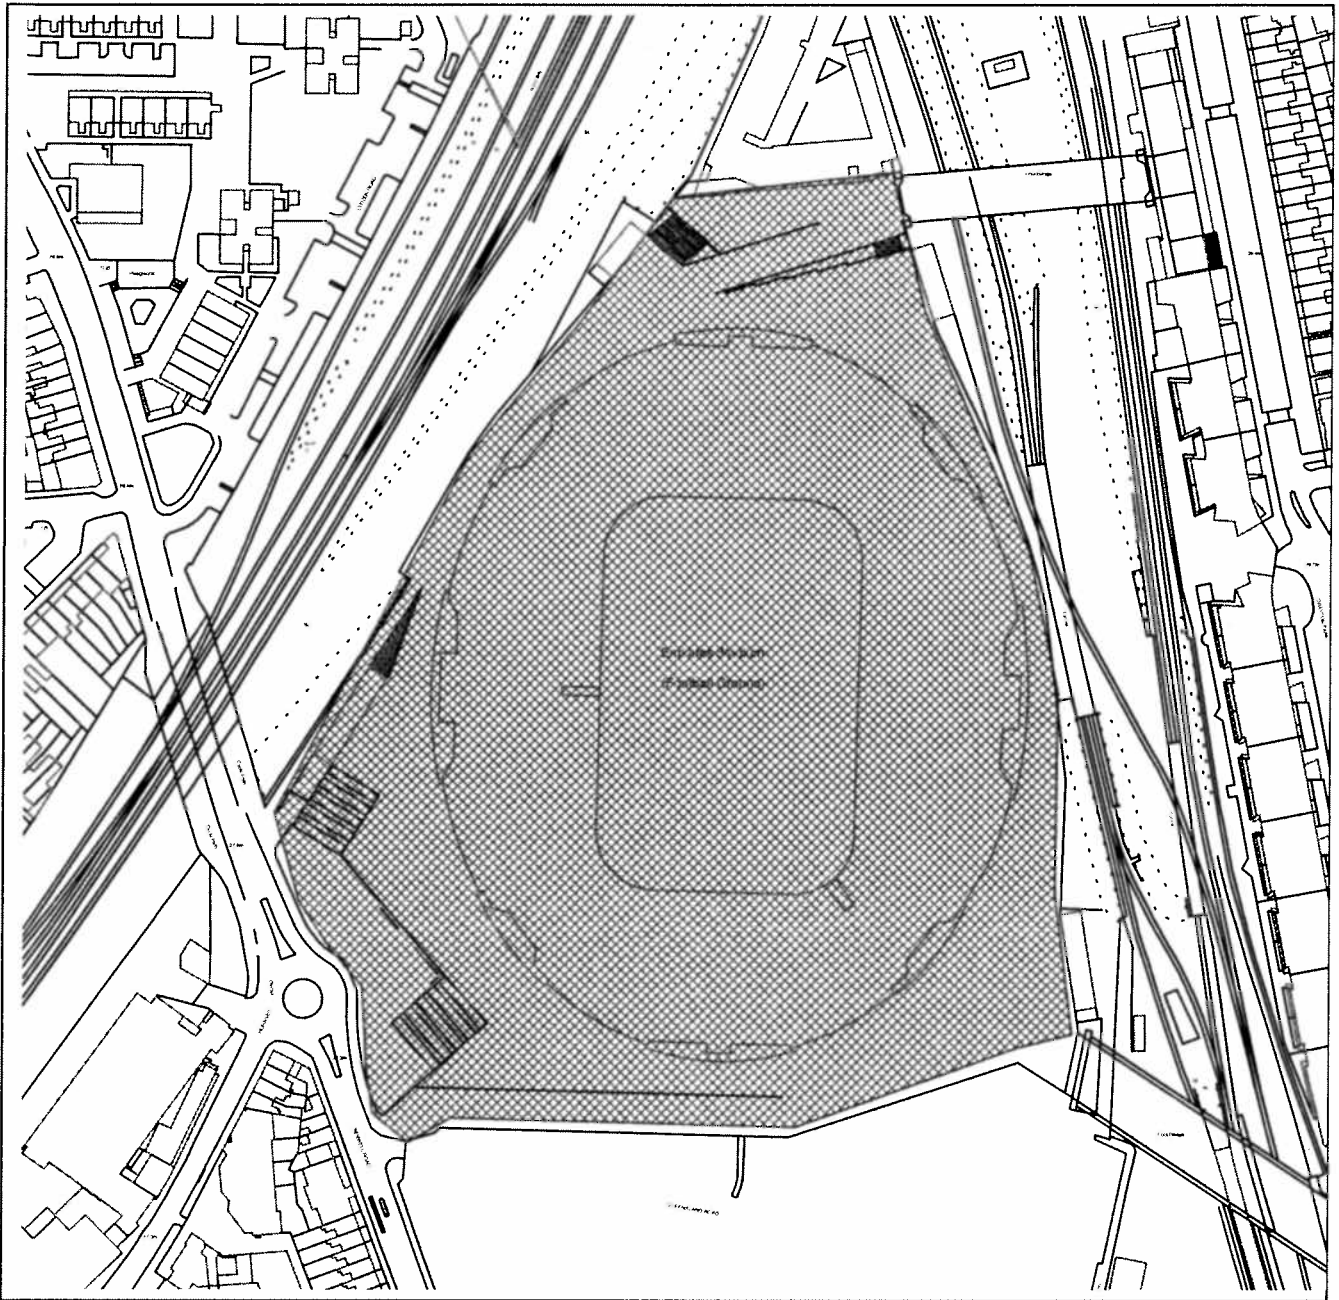

ISLINGTON

DEVELOPMENT MANAGEMENT

PLANNING APPLICATION REF NO: P2013/4353/AOD

LOCATION: EMIRATES STADIUM, DRAYTON PARK, ISLINGTON, LONDON, N5 1BU, , (COACH PARKING LOCATIONS: QUEENSLAND ROAD, HORNSEY ROAD, SOBELL CENTRE, HORNSEY STREET...

This map is reproduced from Ordnance Survey material with the permission of Ordnance Survey on behalf of the Controller of Her Majesty's Stationery Office © Crown copyright. Unauthorised reproduction infringes Crown copyright and may lead to prosecution or civil proceedings.
Islington Council, LA086452